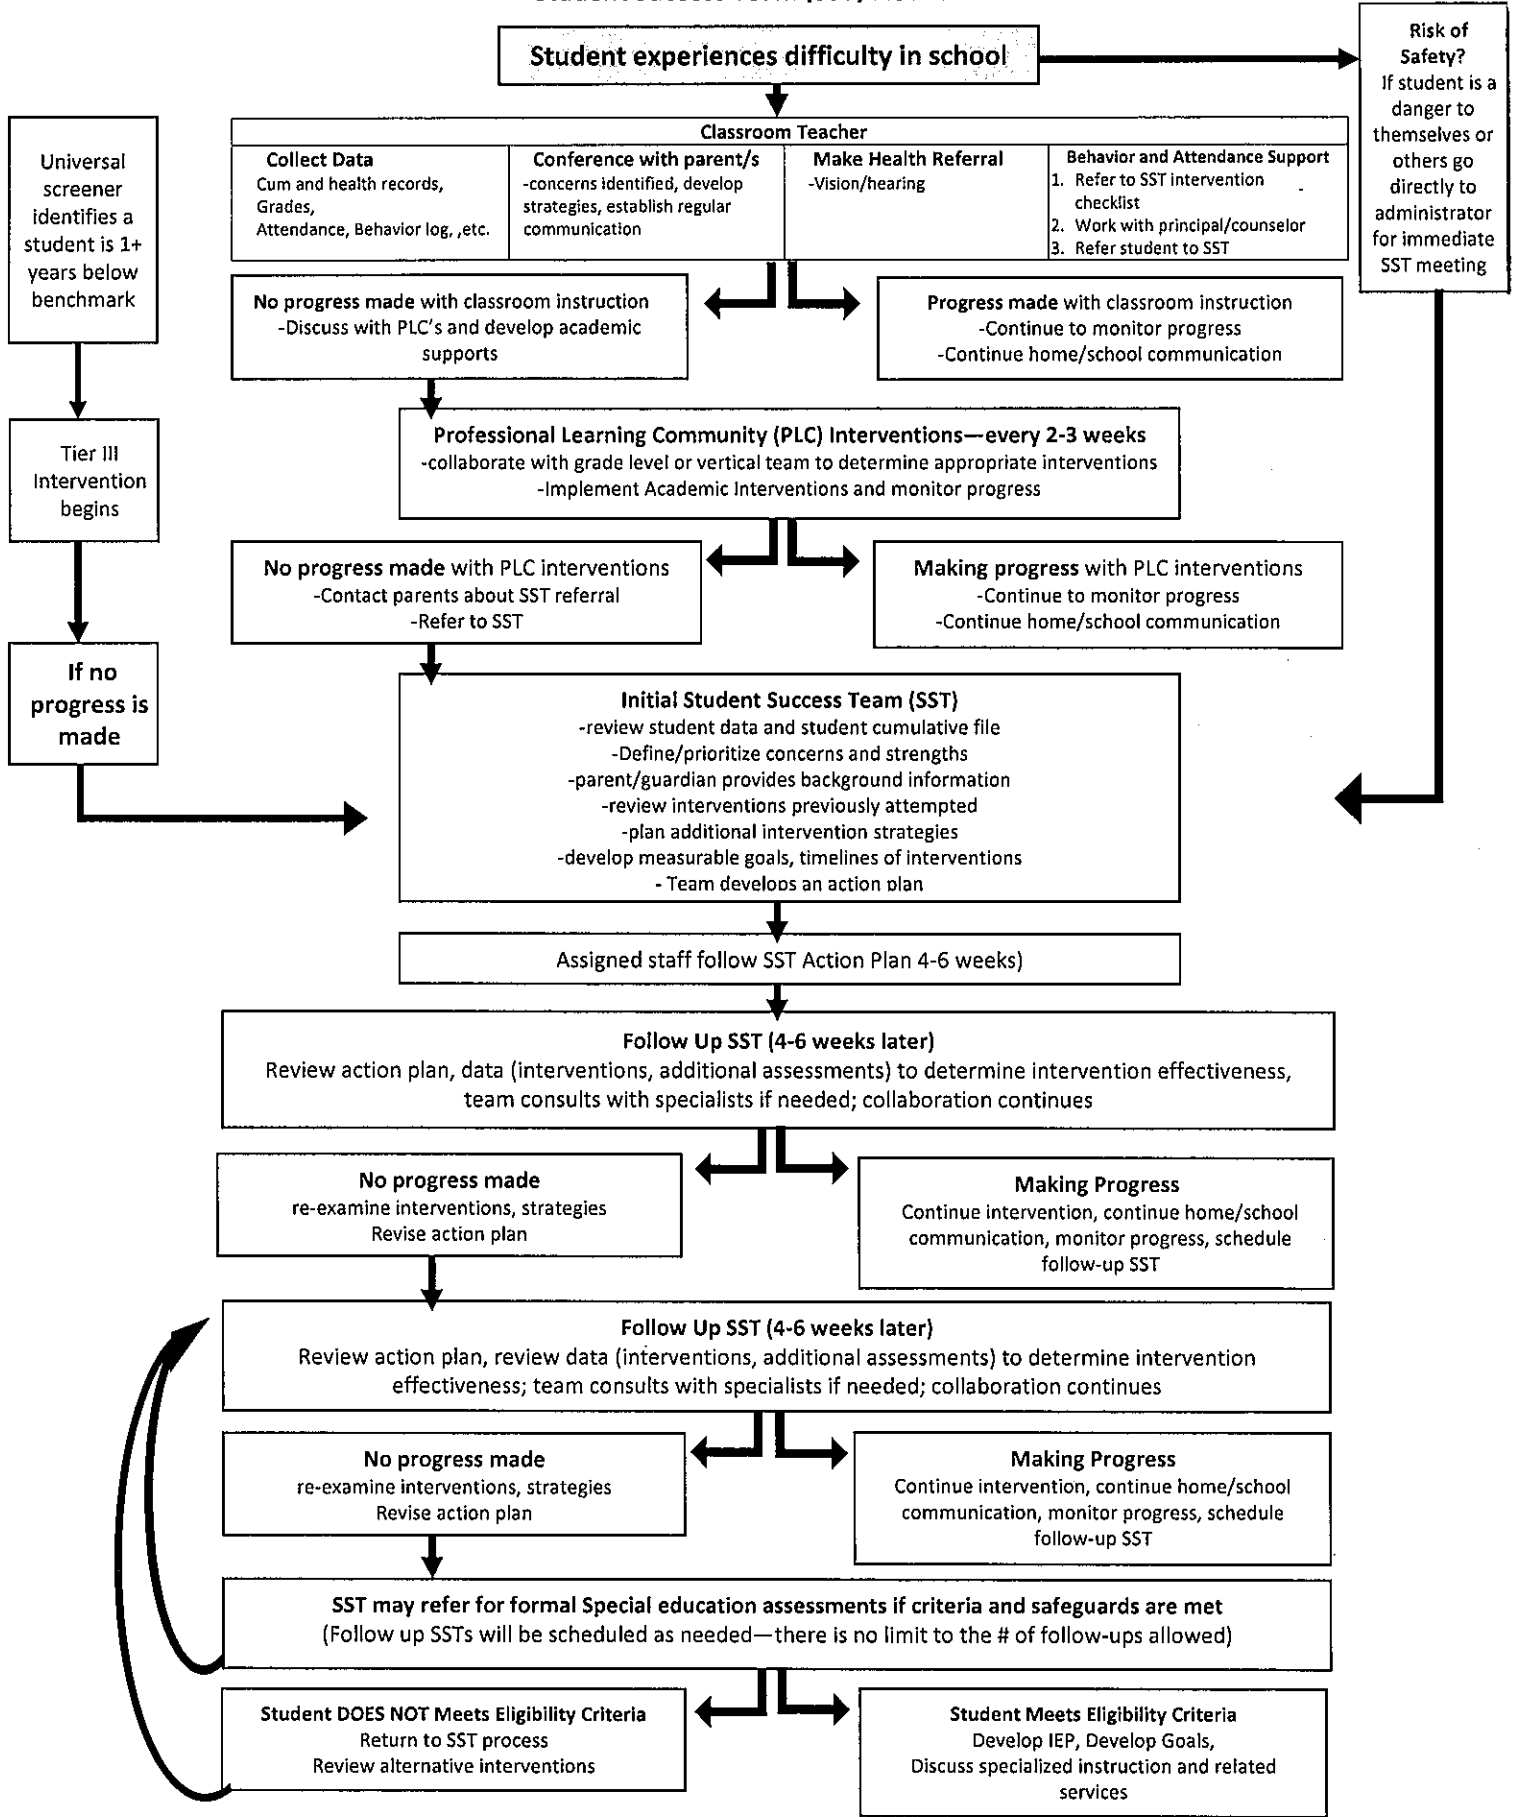

**Sweet Home School District
Student Success Team (SST) Flow Chart**

This flow chart is a guiding document. One size does not fit all.